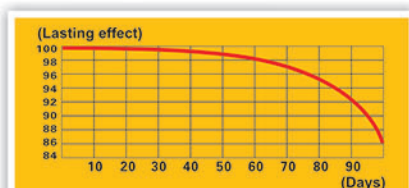

Super Car Care Series

GO BEYOND DUE TO THE HIGH QUALITY