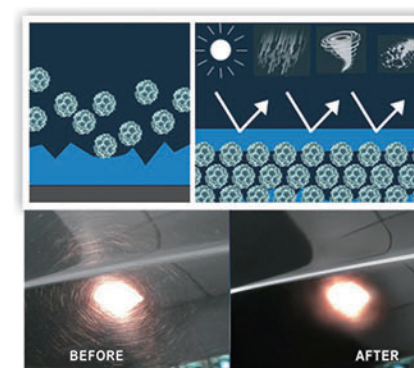

VSL-W3

● 砂蜡 (250g)
ABRASIVE WAX (250g)
CERA DE ARENA

● Carton size:
D505×W375×H191(mm)
● QTY/CTN: 24PCS
● G.W./CTN: 11.2KG
● N.W./CTN: 10.7KG

- Remove obstinate spot from the surface, repairs slightly scratched and painted spots.
- Help to clean oxidized membrane on the surface of painted layer easily and make the fading painted surface regain beautiful polish.
- It is suitable for automobile, motorcycle and etc.

● Repara pequeños arañazos en el cuerpo del coche. Limpiar la membrana oxidada de la superficie de la capa pintada fácilmente. Es adecuado para Automóvil, motocicleta y etc.