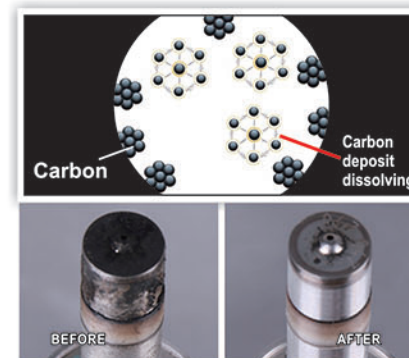

Super Car Care Series

FUEL ADDITIVE SERIES

VSL-21

● 汽油添加剂 (355ml)
GAS TREATMENT (355ml)
TRATAMIENTO GASOLINA DEPOSITO

● Carton size:
D315×W180×H214(mm)
● QTY/CTN:12PCS
● G.W./CTN:4.3KG
● N.W./CTN:4.0KG

- Improves engine power by dissolving gum and varnish that accumulates in the carburetor, intake valves and manifold.
- Prevent combustion chamber deposits, extend spark plug life, maintain the catalytic converters.
- EPA registered fuel additive, available for all types of gasoline cars.
- Ahorra combustible, mantiene el sistema de entrada de alimentación libre de depósitos dañinos, combate la herrumbre y la corrosión. Reduce las emisiones del tubo de escape.