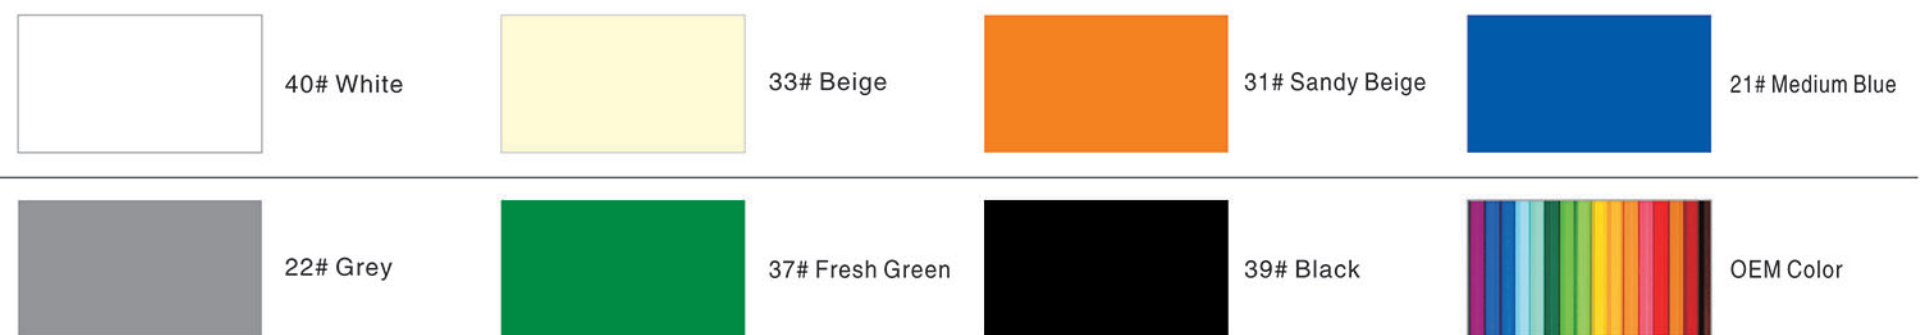

VSL-43

车漆保护剂 (500ml)
Spray Protection (500ml)
AEROSOL PROTECTOR PARA
PINTURA DE COCHE

- Carton size:
  D410×W275×H248(mm)
- QTY/CTN:24PCS
- G.W./CTN:13.5 KG
- N.W./CTN:13 KG

- Car paint protection with covering the thin film.
- The product is washable by water.
- Suitable for outdoor sport of vehicles.

- Es lavable con agua, adecuado para deportivos de vehículos exteriores. Protección para pintura de coche: repele la suciedad, el agua y los rayos UVA. Cubriendo con una película transparente.