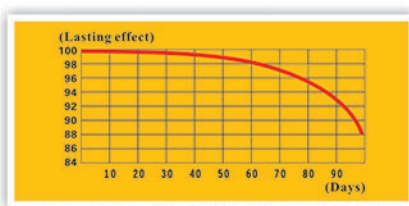

Super Car Care Series