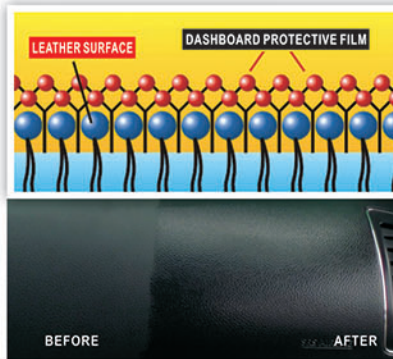

HIGH AND NEW TECHNOLOGY ENTERPRISES EVALUATED BY GUANGDONG SCIENCE & TECHNOLOGY DEPARTMENT
15 YEARS BRAND EXCELLENCE AWARD ASSESSED BY CHINA AUTOMOBILE SERVICE INDUSTRY (E.S.P.A)

GLOSS & PROTECTION

- VSL-1** ● 表板蜡 (450ml) DASHBOARD POLISH (450ml) LUSTRADOR DE TABLERO
- VSL-1B** ● 表板蜡 (500ml) DASHBOARD POLISH (500ml) LUSTRADOR DE TABLERO
- VSL-1C** ● 表板蜡 (650ml) DASHBOARD POLISH (650ml) LUSTRADOR DE TABLERO
- VSL-1D** ● 表板蜡 (750ml) DASHBOARD POLISH (750ml) LUSTRADOR DE TABLERO