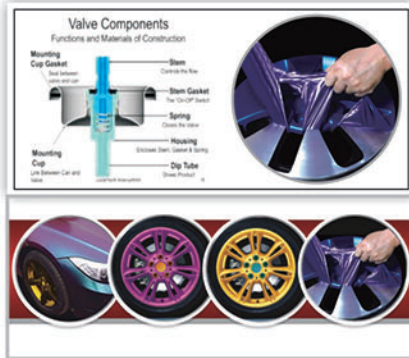

CAR BODY PROTECTION SERIES