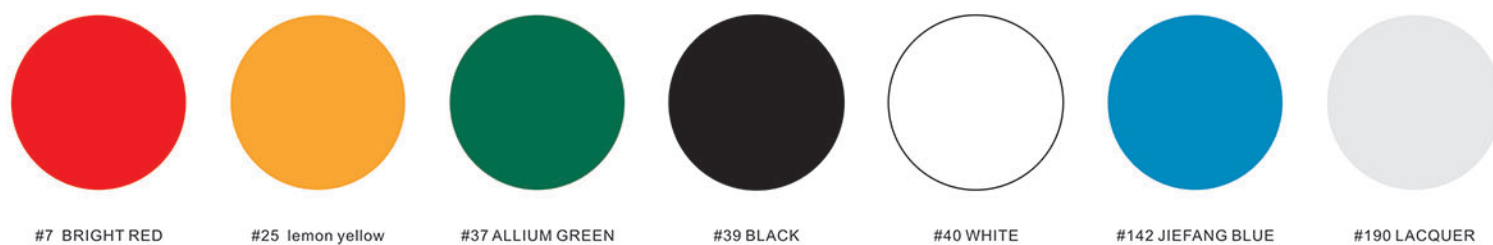

VSL-P6

● 水性环保喷漆 (450ml)
ENVIRONMENTAL PAINT (450ml)
PINTURA PROTECCIÓN AMBIENTAL

● Carton size:
D270×W210×H210(mm)
● QTY/CTN:12PCS
● G.W./CTN:4 KG
● N.W./CTN:3.5KG

- Environmental and mild smell, widely used for indoor & outdoor and DIY graffiti spray.
- Excellent coverage and adhesion, protection against rust & impact & UV.
- Easy and quick spray and minimize loss.
- Olor ambiental y suave, ampliamente utilizado para interiores y exteriores y escritura mal hecha en muro.
- Excelente cobertura y adhesión, protección contra la oxidación, el impacto y UV.
- Fácil y rápido de usar y minimizar la pérdida.

Super Car Care Series

39 GO BEYOND DUE TO THE HIGH QUALITY