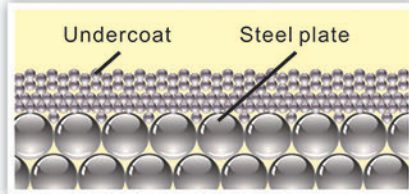

Super Car Care Series

21 GO BEYOND DUE TO THE HIGH QUALITY