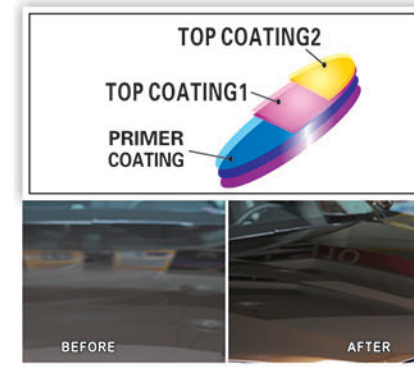

VSL-W8

车体喷蜡 (450ml)
SPRAY POLISH WAX (450ml)
CERA EN AEROSOL

- Carton size:
  D415×W275×H208(mm)
- QTY/CTN:24PCS
- G.W./CTN:9.0KG
- N.W./CTN:8.7KG

- Aerosol spray wax, easy to performance.
- Rich in natural carnauba wax, polymer and unique element of crystal coating.
- Keep the paintwork in high gloss stage, long lasting protection for paintwork.

- Es la forma más rápida y fácil de hacer brillar y proteger cualquier superficie con pintura, barniz y lacas. Remover el polvo y huellas dactilares, mientras agrega brillo, lustre y profundidad. Rico en cera natural de carnauba, mantenga la pintura en una etapa de alto brillo, protección de larga duración para la pintura.