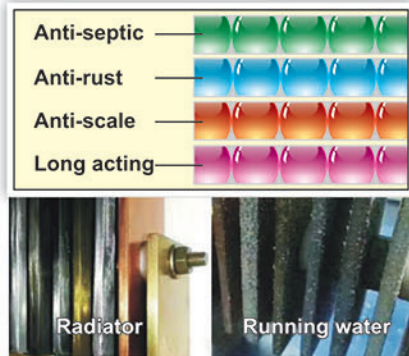

VESLEE
CLEANING&CARE SERIES

ZNDH ISO9001 QUALITY
MANAGEMENT SYSTEM

VESLEE GO BEYOND DUE TO
THE HIGH QUALITY

VESLEE
CLEANING&CARE SERIES

VSL-14B

- 水箱宝 (2L)
  RADIATOR COOLANT (2L)
  LÍQUIDO DE RADIADOR
- Carton size:
  D370×W260×H250(mm)
- QTY/CTN: 6 PCS
- G.W./CTN:13.6 KG
- N.W./CTN:13.0 KG

- It is made of high pure ethylene glycol and durable anti-rust additives.
- Anti-overheating, work effectively in all seasons.
- Para conservar limpio el sistema de refrigeración del motor, evitar recalentamientos y prolongar la vida útil del motor. Por otro lado, este refrigerante es triple acción debido a que previene el recalentamiento, óxido y corrosión.