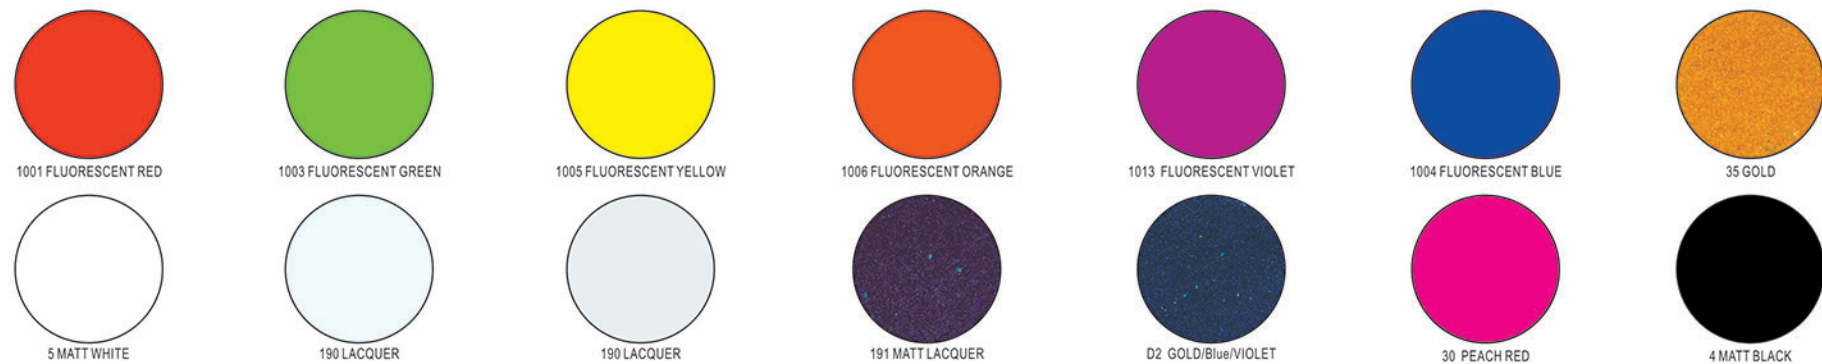

Super Car Care Series