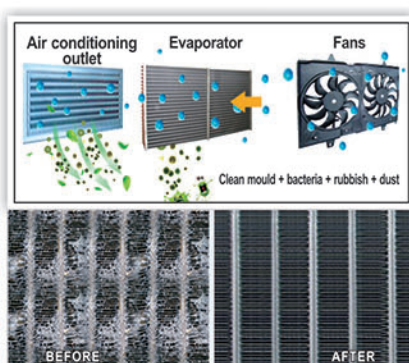

VSL-20

- 空调清洗剂 (500ml)
  AIR CONDITION CLEANER (500ml)
  LIMPIADOR DE AIRE ACONDICIONADO
- Carton size:
  D228×W218×H245(mm)
- QTY/CTN:24PCS
- G.W./CTN:13.5KG
- N.W./CTN:13.0KG

- Disinfects, cleans and protects against germs, bacteria and mold.
- Removes odor and prevents respiratory problems and allergies that can be caused by bacteria or other microorganisms.
- Forma una película protectora, elimina el olor a humedad, aumenta el confort de marcha, destruye hongos y bacterias, asegura aire fresco y limpio, es eficaz a largo plazo y deja un fresco aroma.

Super Car Care Series